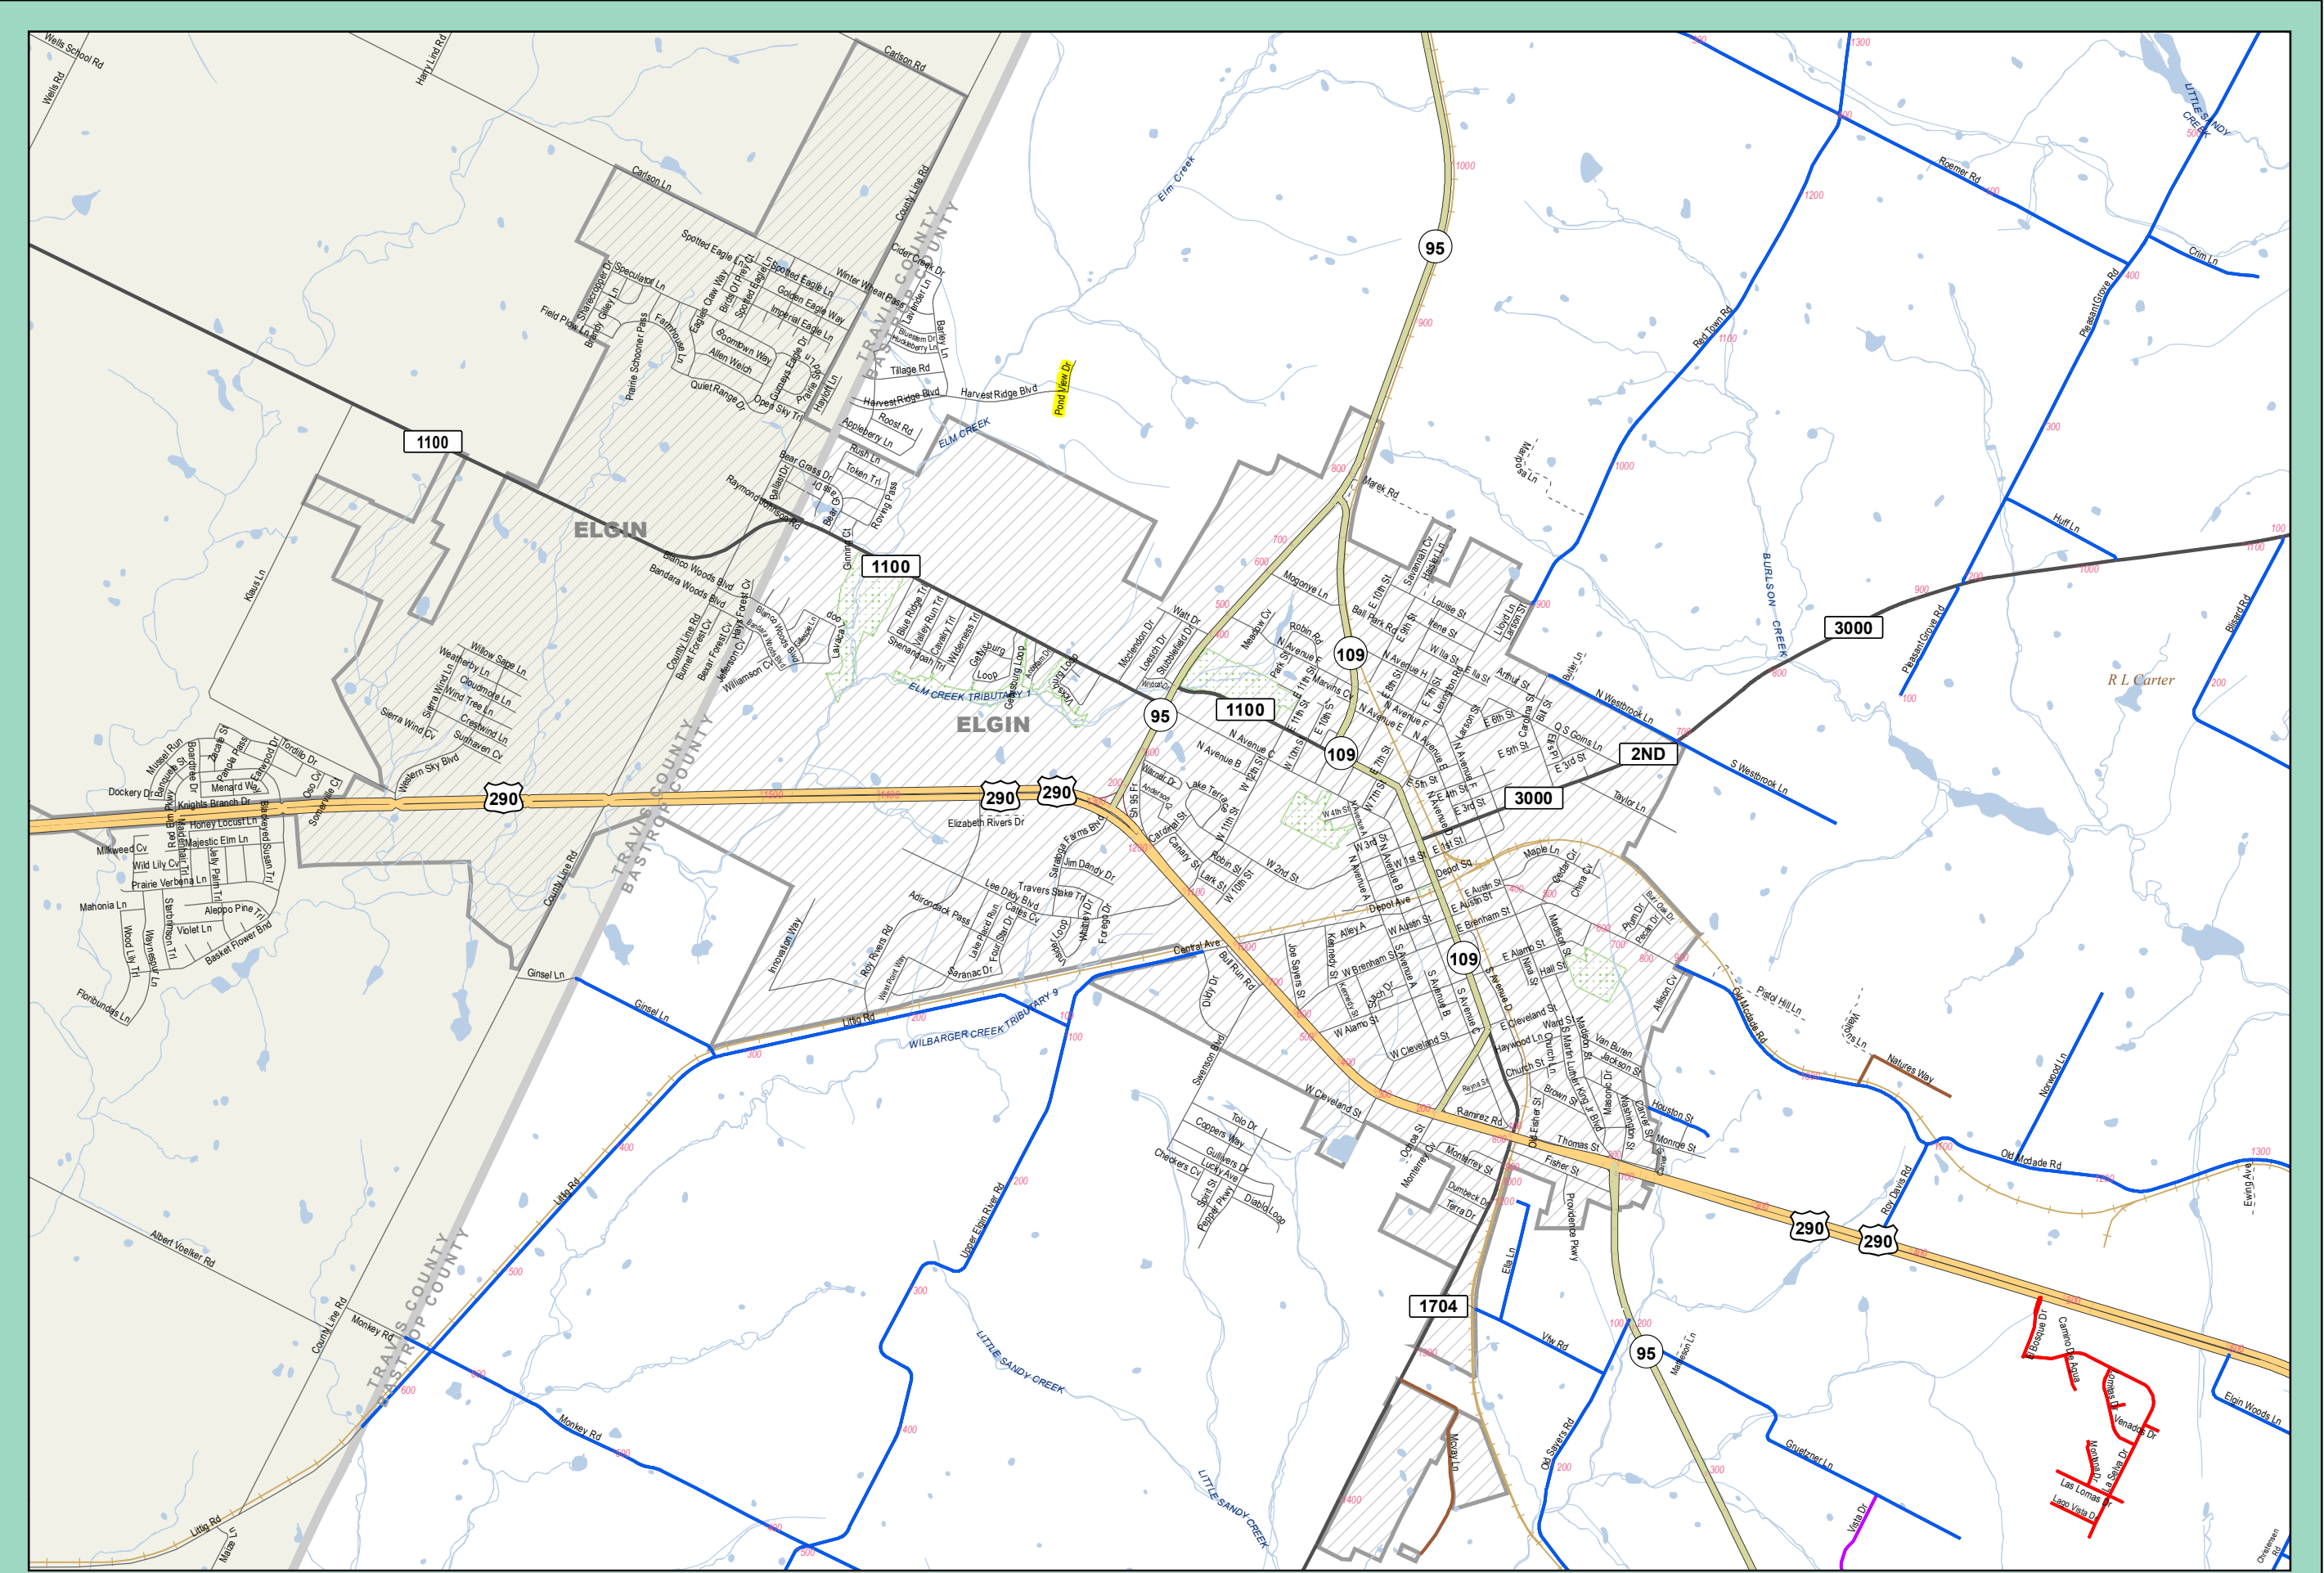

Bastrop County Locator  
2023 Issue

Produced By: Bastrop County  
Information Technology - GIS  
Name: City of Elgin\_c  
Produced: 5/19/2023

Bastrop County provides this map "as is" and assumes no liability for its completeness or accuracy. Information shown on this map is derived from public records that are constantly undergoing change and do not replace a site survey. This product is for informational purposes and may not have been prepared for or be suitable for legal, engineering or surveying purposes. It does not represent an on-the-ground survey and represents only the approximate relative location of property boundaries.